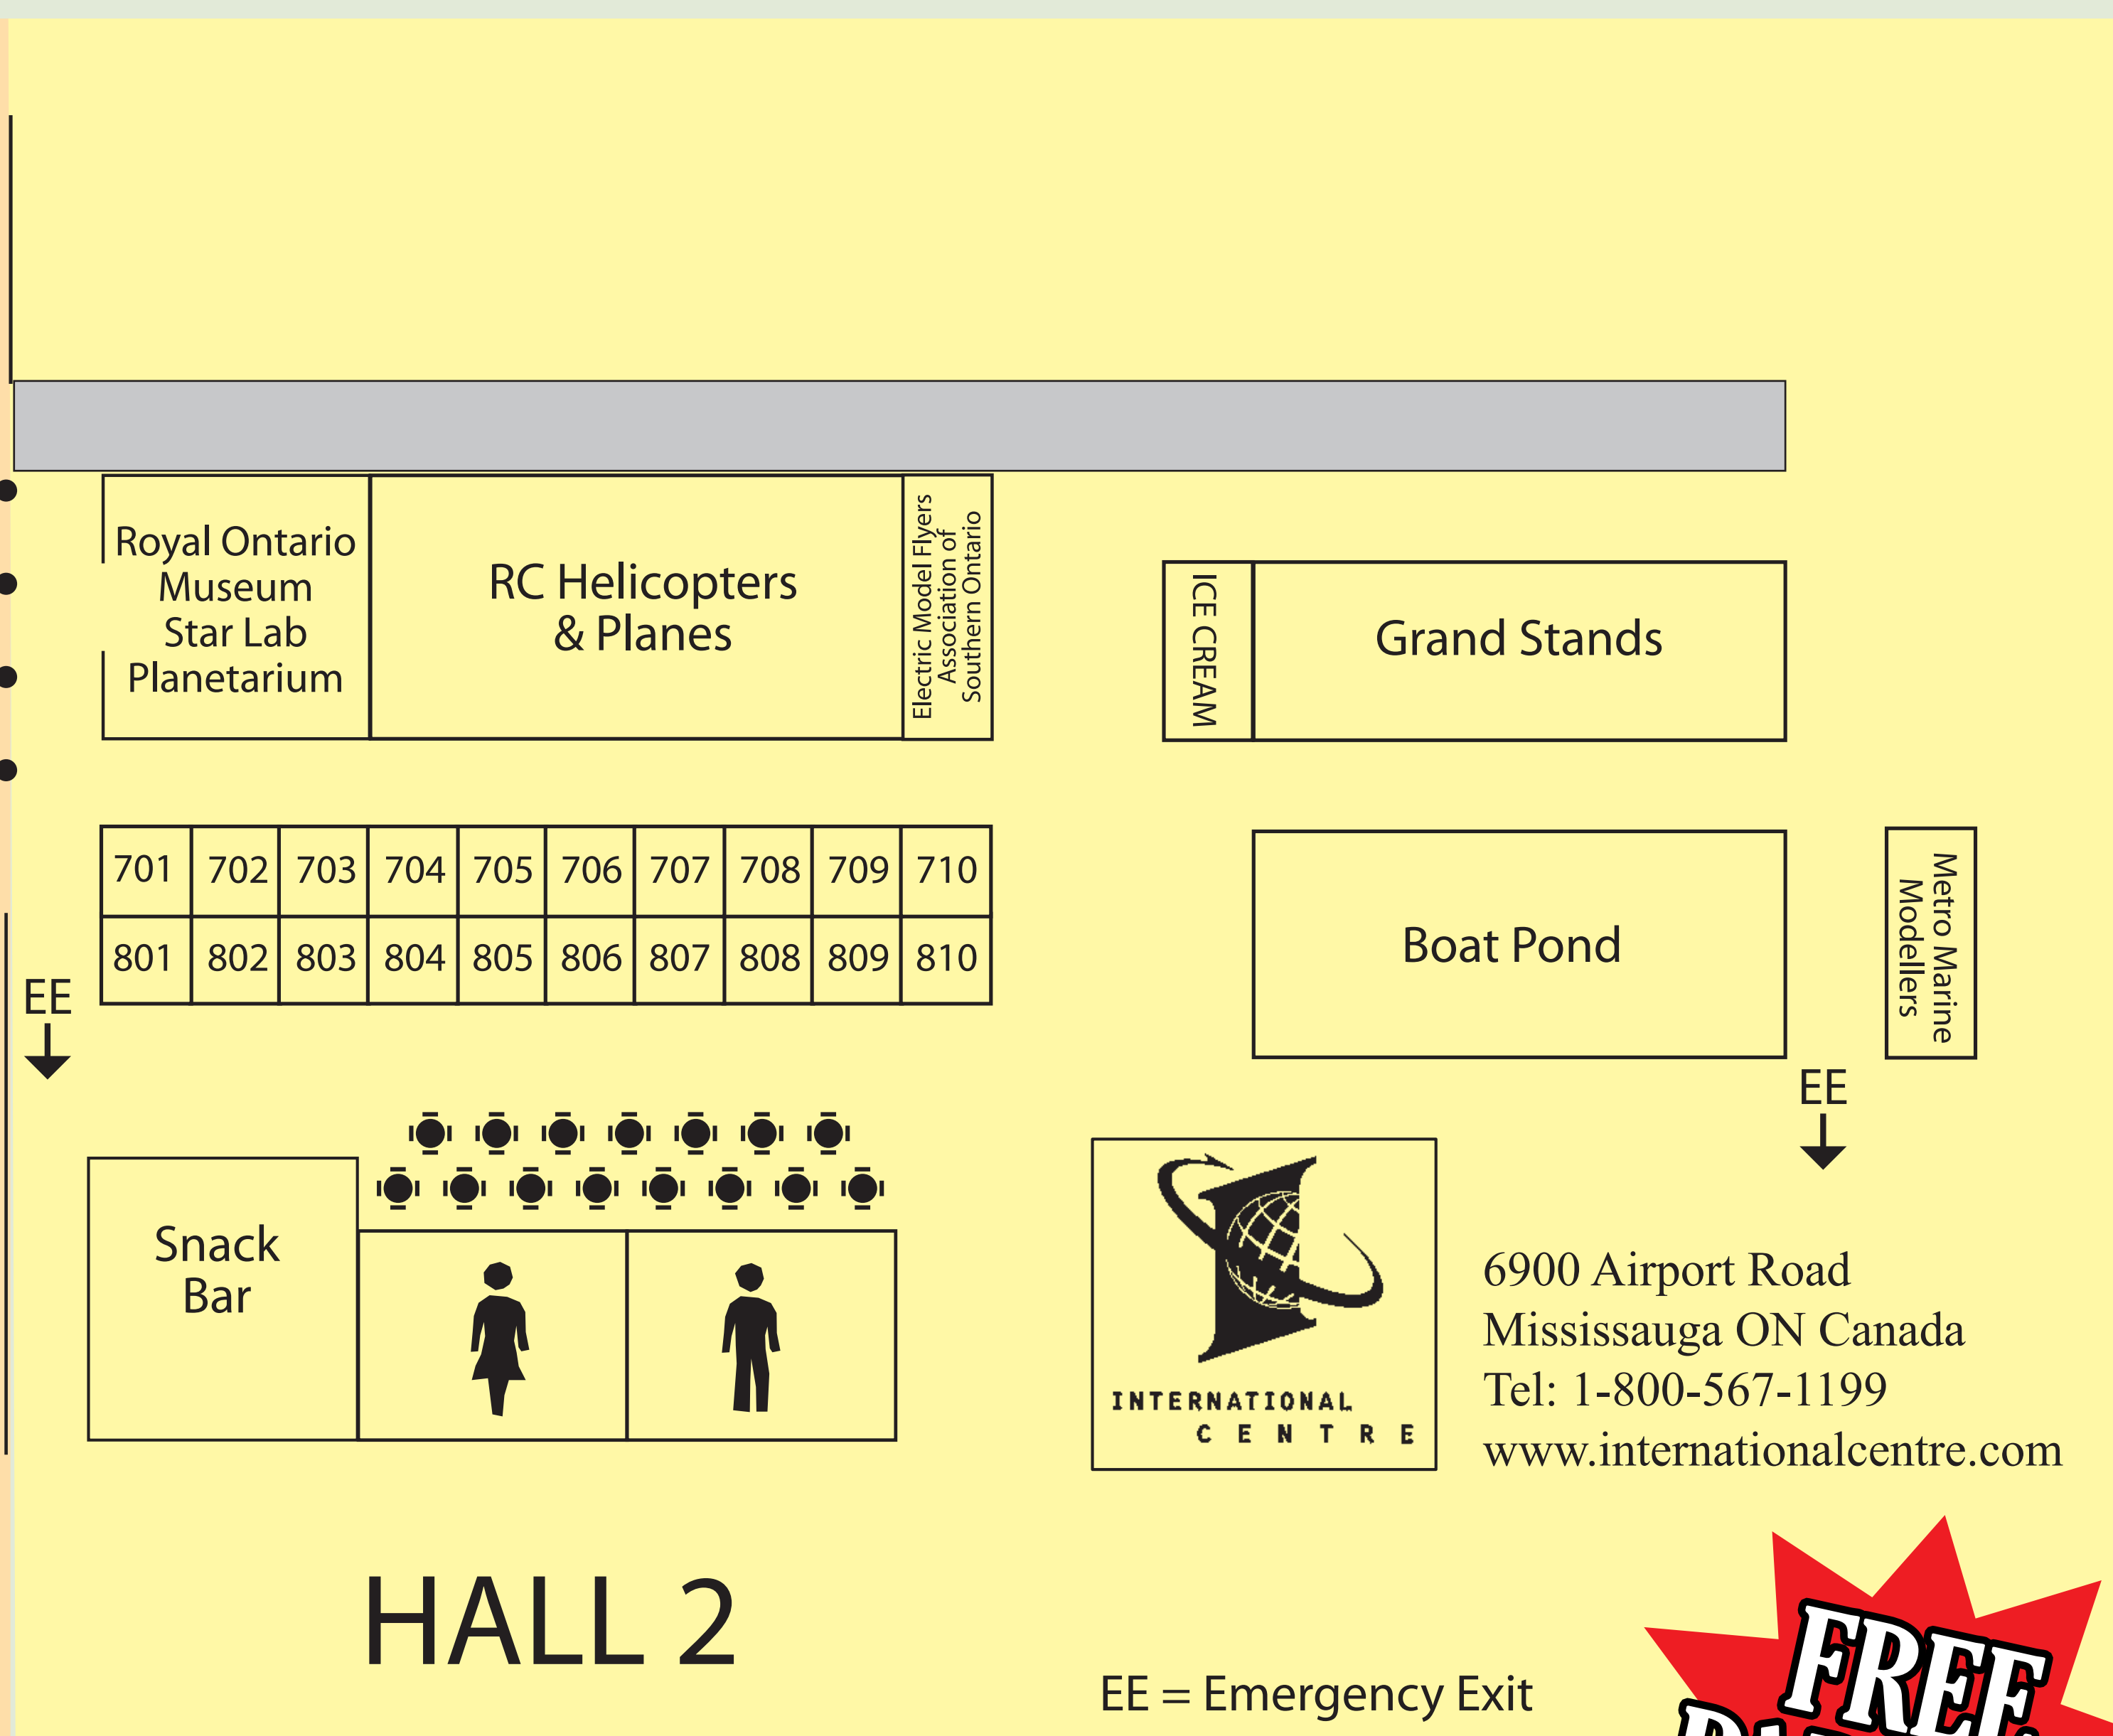

FLOOR PLAN

November 5-7, 2010 • International Centre - Toronto

Phone: 416-439-3502 • Fax: 416-439-0875 • www.thehobbyshow.com • www.thegreatcanadiangameshow.com

HALL 1

HALL 2

INTERNATIONAL CENTRE
 6900 Airport Road
 Mississauga ON Canada
 Tel: 1-800-567-1199
www.internationalcentre.com

EE = Emergency Exit