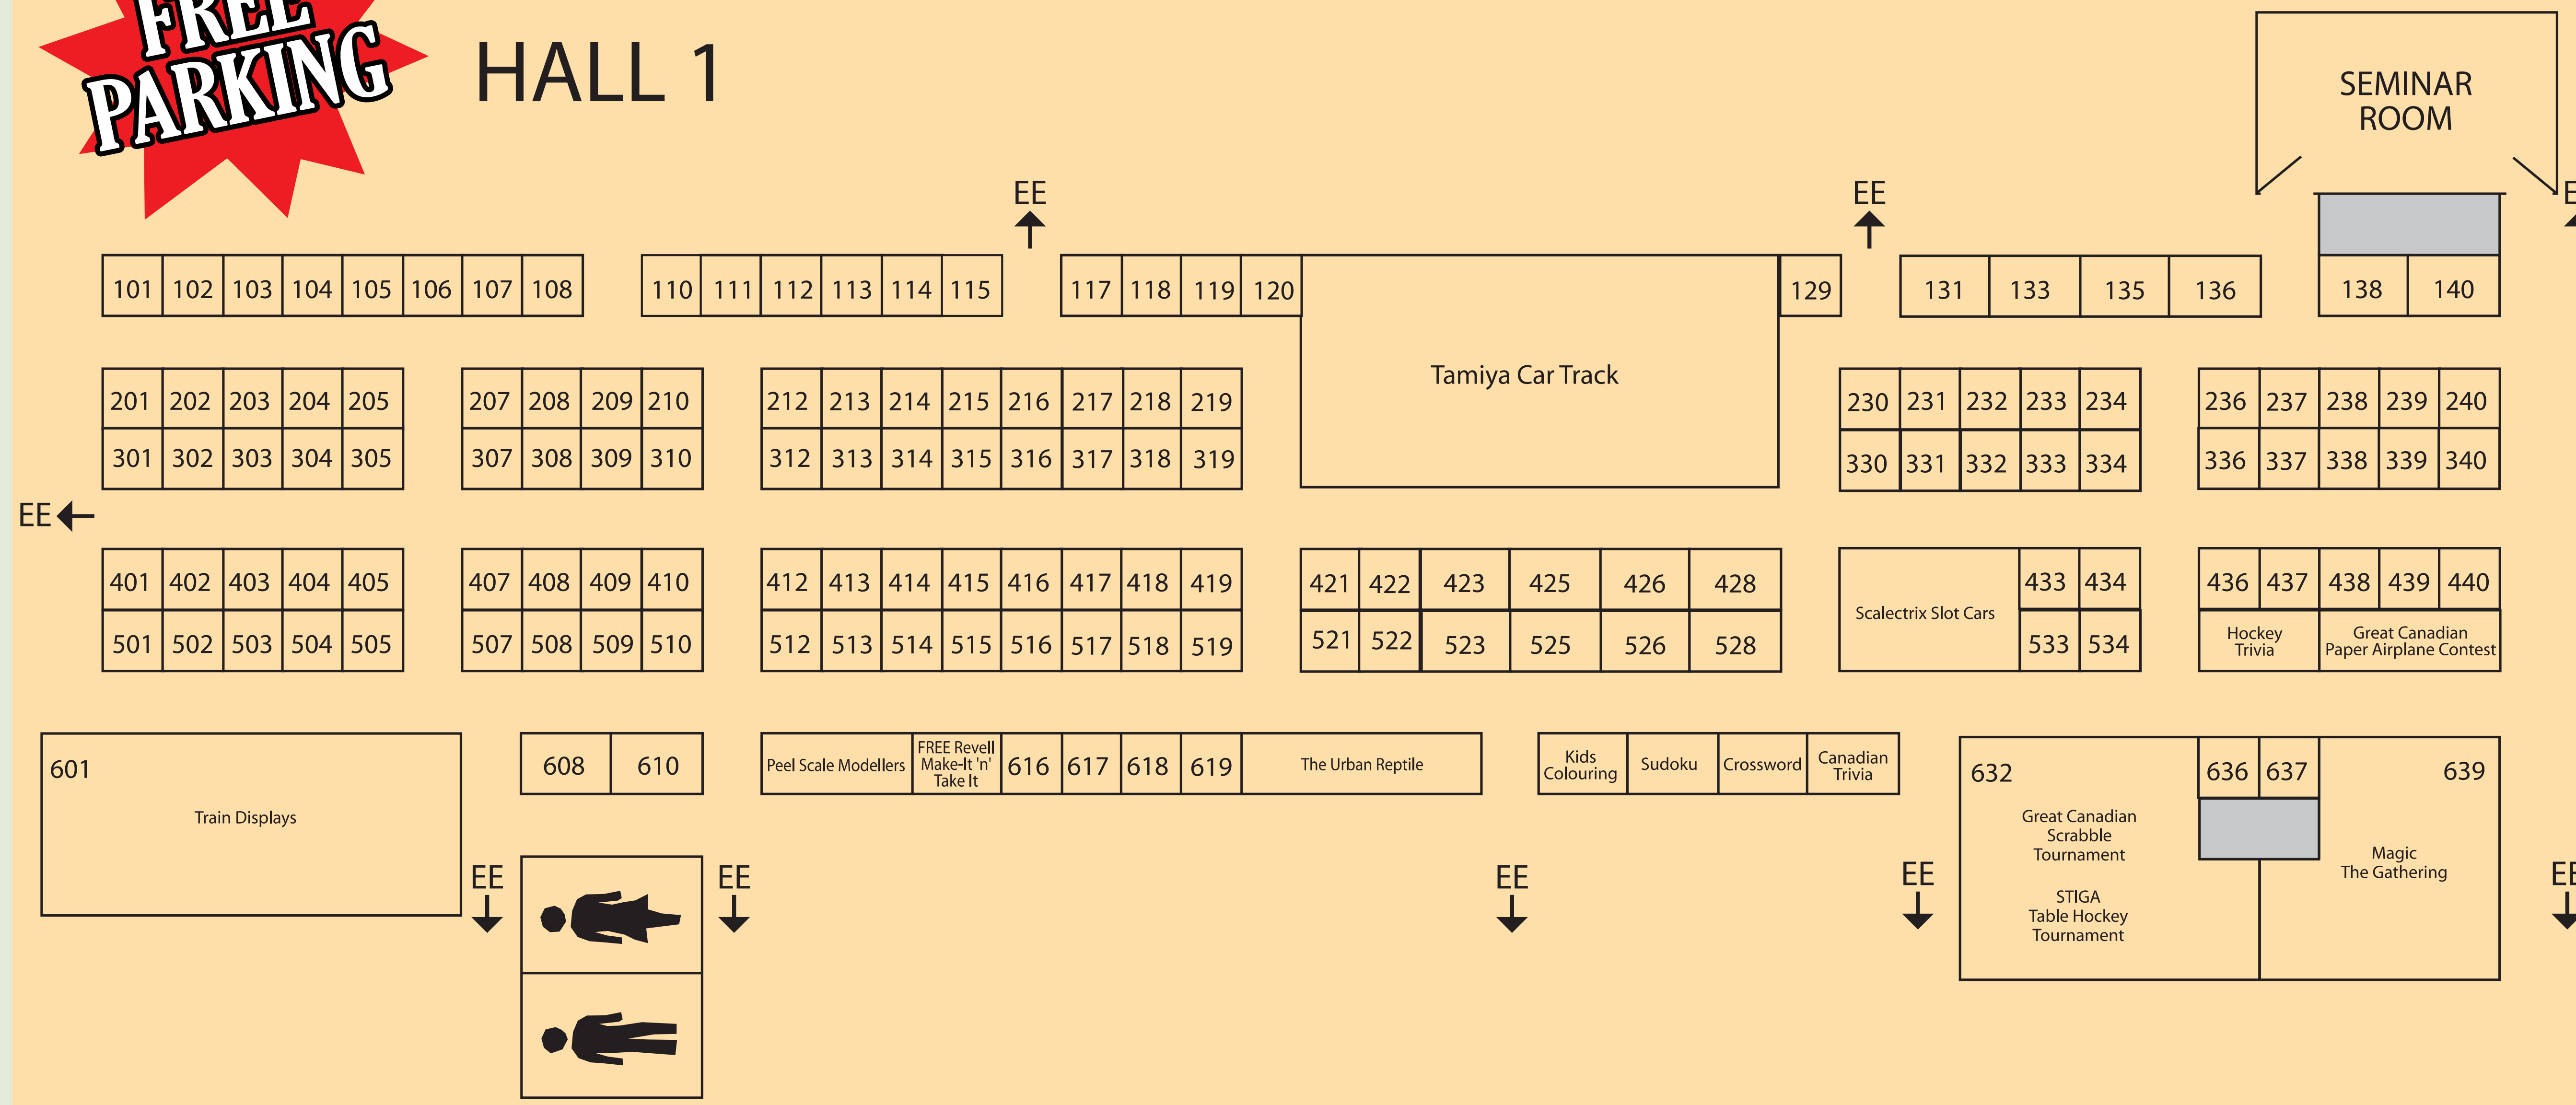

FLOOR PLAN

November 5-7, 2010 • International Centre - Toronto

Phone: 416-439-3502 • Fax: 416-439-0875 • www.thehobbyshow.com • www.thegreatcanadiangameshow.com

HALL 1

HALL 2

INTERNATIONAL CENTRE
 6900 Airport Road
 Mississauga ON Canada
 Tel: 1-800-567-1199
www.internationalcentre.com

EE = Emergency Exit